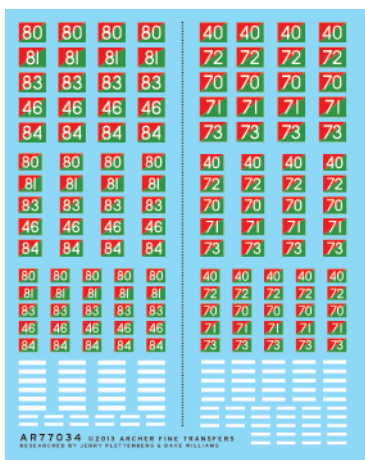

AR77034
$8.95 1/35
UK and Commonwealth AOS Signs Summer 1943-Spring 1945
Includes a generous supply of AOS Signs in three sizes for:
Infantry Divisions: Divisional HQ RASC, Senior Infantry Brigade RASC Company, Middle Infantry Brigade RASC Company, Infantry Division's Troops Company RASC and Junior Infantry Brigade RASC Company
Armoured Divisions: Divisional Transport Company RASC, Divisional HQ RASC, Armoured Brigade's Company RASC, Infantry Brigade's Company RASC and Armoured Divisional Troops Company RASC
Researched by Dave Williams and Jerry Plettenberg.
INCLUDES COLOR INSTRUCTIONS