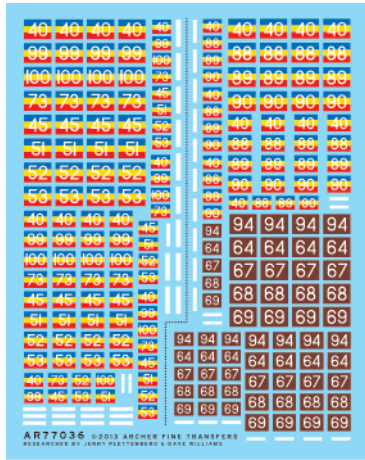

AR77036
$9.95 1/35
UK and Commonwealth AOS Signs Summer 1943-Spring 1945
Includes a generous supply of AOS Signs in three sizes for:
REME within Armoured Divisions: HQ Divisional REME, Light Aid Detachment to Reconnaissance Regiment, 1st Armoured Brigade, 2nd Armoured Brigade, 3rd Armoured Brigade and Light Anti-Air Regiment, Armoured Brigades Workshop and Infantry Brigade Workshop
REME within Infantry Divisions: HQ Divisional REME, Senior Infantry Brigade Workshop, Middle Infantry Brigade Workshop and Junior Infantry Brigade Workshop
Junior Infantry Brigade within Infantry Division: HQ Junior Infantry Brigade and Light Aid Detachment REME, Junior Infantry Brigade Support Group (Mortar & MG), Junior Infantry Brigade no.1 Battalion, Junior Infantry Brigade no.2 Battalion and Junior Infantry Brigade no.3 Battalion
Researched by Dave Williams and Jerry Plettenberg.
INCLUDES COLOR INSTRUCTIONS