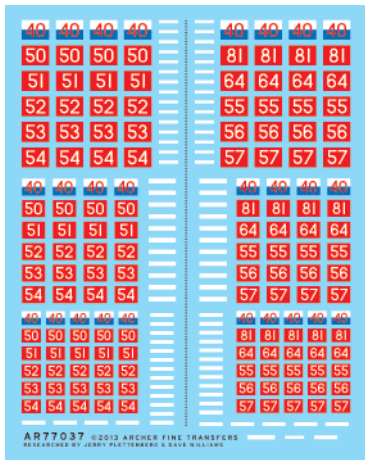

AR77037
$8.95 1/35
UK and Commonwealth AOS Signs Summer 1943-Spring 1945
Includes a generous supply of AOS Signs in three sizes for:
Signals within Armoured Divisions: HQ Divisional Signals
Armoured Regiments in Armoured Divisions: Armoured Brigade HQ, Armoured Regiment no. 1, Armoured Regiment no. 2, Armoured Regiment no. 3, Motorized Infantry Regiment
Signals within Infantry Divisions: HQ Divisional Signals.
Senior Infantry Brigades: Senior Infantry Brigade HQ and Light Aid Detachment REME, Senior Infantry Brigade Support Group (Mortars & MGs), Senior Infantry Brigade, Infantry Battalion no. 1, Senior Infantry Brigade, Infantry Battalion no. 2, Senior Infantry Brigade, Infantry Battalion no. 3.
Researched by Dave Williams and Jerry Plettenberg.
INCLUDES COLOR INSTRUCTIONS