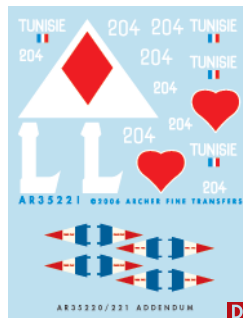

GERMAN SHIPPING STENCILS

1/35
AR35218B (black)
AR35218W (white)
\$4.95

1/48
AR48206B (black)
AR48206W (white)
\$5.95

For: Sdkfz 251/1 troop carrying halftrack (Hanomag), Sdkfz 251/22 Pakwagen, Sdkfz 251/17 20mm anti aircraft mount, Sdkfz 251/9 Stummel, V3000 cargo truck, Sdkfz 251/7 Pioneer, Sdkfz 251/16 Flammenwerfer, Sdkfz 251/21 Drilling, Sdkfz 250/1 troop carrier, Sdkfz250/5 Observation vehicle, Sdkfz 250/8 Stummel, Panzer IV, Panzer IV G-J, Brumbar, Stug IV, Jag Pz IV, Möbelwagen, Stug III, Marder III, PanzerIII, Kubelwagen

Researched by Roddy MacDougall

Shown here in black but also available in white.

CHARS B 204 Tunise

1/35
AR35221

\$7.50

(2e section, 3e compagnie du 15e BBC)
Includes 4 antenna banners

PANZERFAUST MARKINGS

1/35
AR35216