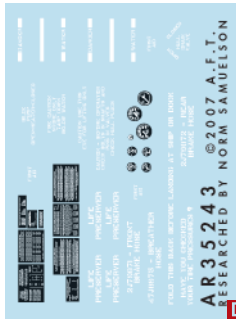

US 2 1/2 TON 6x6 TRUCK

1/35
AR35236

1/48
AR49019

\$7.50

\$4.95

Sheet of generic markings like stars, stencils, nick names, etc. ALSO includes vehicle specific markings for two vehicles, one being a Red Ball Express.

Researched by Norm Samuelson

T-26 PERSHING TANK

1/35
AR35237

1/48
AR49020

\$5.50

\$6.95

Sheet of generic markings for one Pershing tank. Includes stars shipping and other miscellaneous stencils.

Researched by Norm Samuelson

GMC 2 1/2 TON 6x6 TRUCK INSTRUMENTS & PLACARDS

1/35
AR35242

\$6.95

Enough for 6 vehicles with extras. Designed specifically for the Tamiya kit. Includes illustrated instructions.

Researched by Norm Samuelson

ELCO 80' TORPEDO BOAT (1)

1/35
AR35238

\$13.50

Builds two boats. Correct number styles and sizes and correct size US naval ensign.

Researched by Gregory Knowles

DUKW INSTRUMENTS, PLACARDS & STENCILING

1/35
AR35243