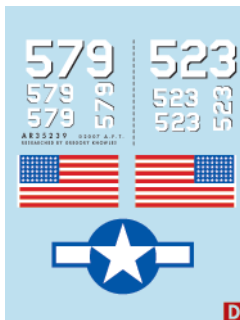

ELCO 80' TORPEDO BOAT (1)

1/35
AR35238

\$13.50

Builds two boats. Correct number styles and sizes and correct size US naval ensign.

Researched by Gregory Knowles

DUKW INSTRUMENTS, PLACARDS & STENCILING

1/35
AR35243

\$7.95

Builds one vehicle with miscellaneous stenciling found on the exterior, interior and engine compartment. Includes illustrated instructions.

Researched by Norm Samuelson

ELCO 80' TORPEDO BOAT (2)

1/35
AR35239