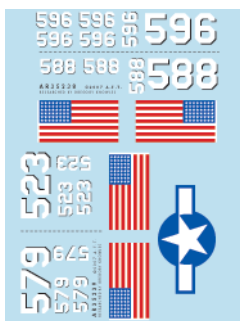

\$15.95

Builds two boats. Correct number styles and sizes, correct size US naval ensign and air recognition device.

Researched by Gregory Knowles

BEF MATILDA II MK I (GREYNA) FRANCE 1940

1/35
AR35244

\$4.95

Builds one vehicle. Comes with illustrated instructions detailing camo scheme and marking placements.

Researched by Robert Gregory

TORPEDO BOAT DISCOUNT PACK

1/35
AR35240

\$21.95

Save over 25% by buying both torpedo boat sheets mentioned above. Builds four boats. Correct number styles and sizes, correct size US naval ensigns and air recognition panel.