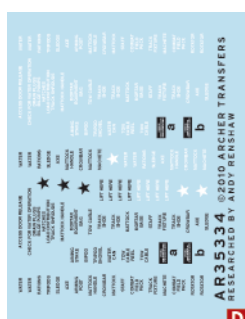

EXTERIOR STENCILS FOR M113 BASED VEHICLES

1/35
AR35334

$7.95

Complete exterior stenciling for two vehicles. Applicable to any vehicle type built on the M113 format. Includes illustrated instructions.

Researched by Andy Renshaw